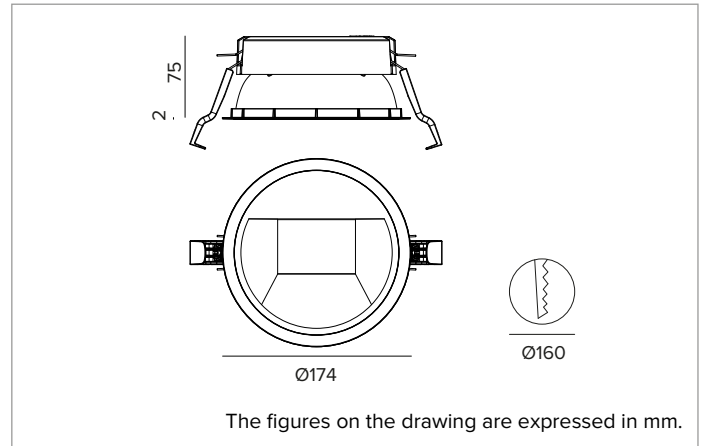

## Recessed LED Downlight in a trim version

		3000K	H(m)	D1(m)	D2(m)	Emax(lx)	
		Ra80	42°	77°			
Fixture Power		35W	1	0.86	1.70	2652	
Source Flux		4838lm	2	1.73	3.40	663	
Fixture Flux		3352lm	3	2.59	5.11	295	
Efficacy		97lm/W	4	3.46	6.81	166	
TS1574	Imax=633cd/klm	Imax	3064cd	5	4.32	8.51	106